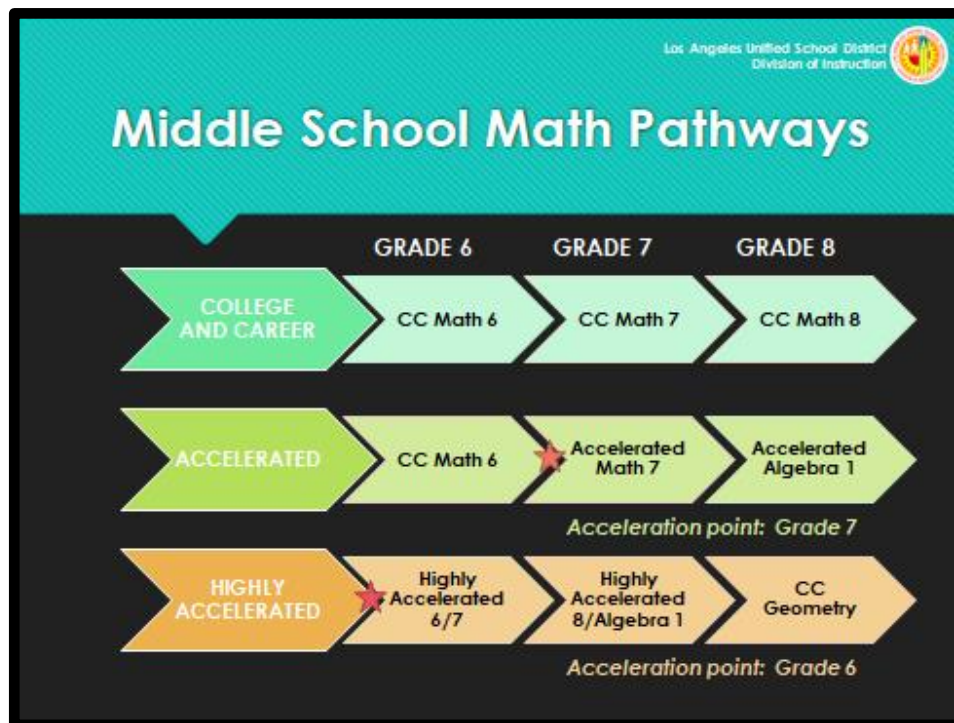

Math Pathways Meeting

Date: Tuesday, April 9, 2019

Time: 8:15 a.m.

Location: Hale Charter Academy – MPR

Please join us for a review of Hale Charter Academy's Math Pathways and the course options available for 2019-2020.

We will review the math placement criteria and the options available for current and incoming students.

23830 Califa Street, Woodland Hills, California 91367

Telephone: (818) 313-7400 Fax: (818) 346-7517

www.HaleCharterAcademy.com